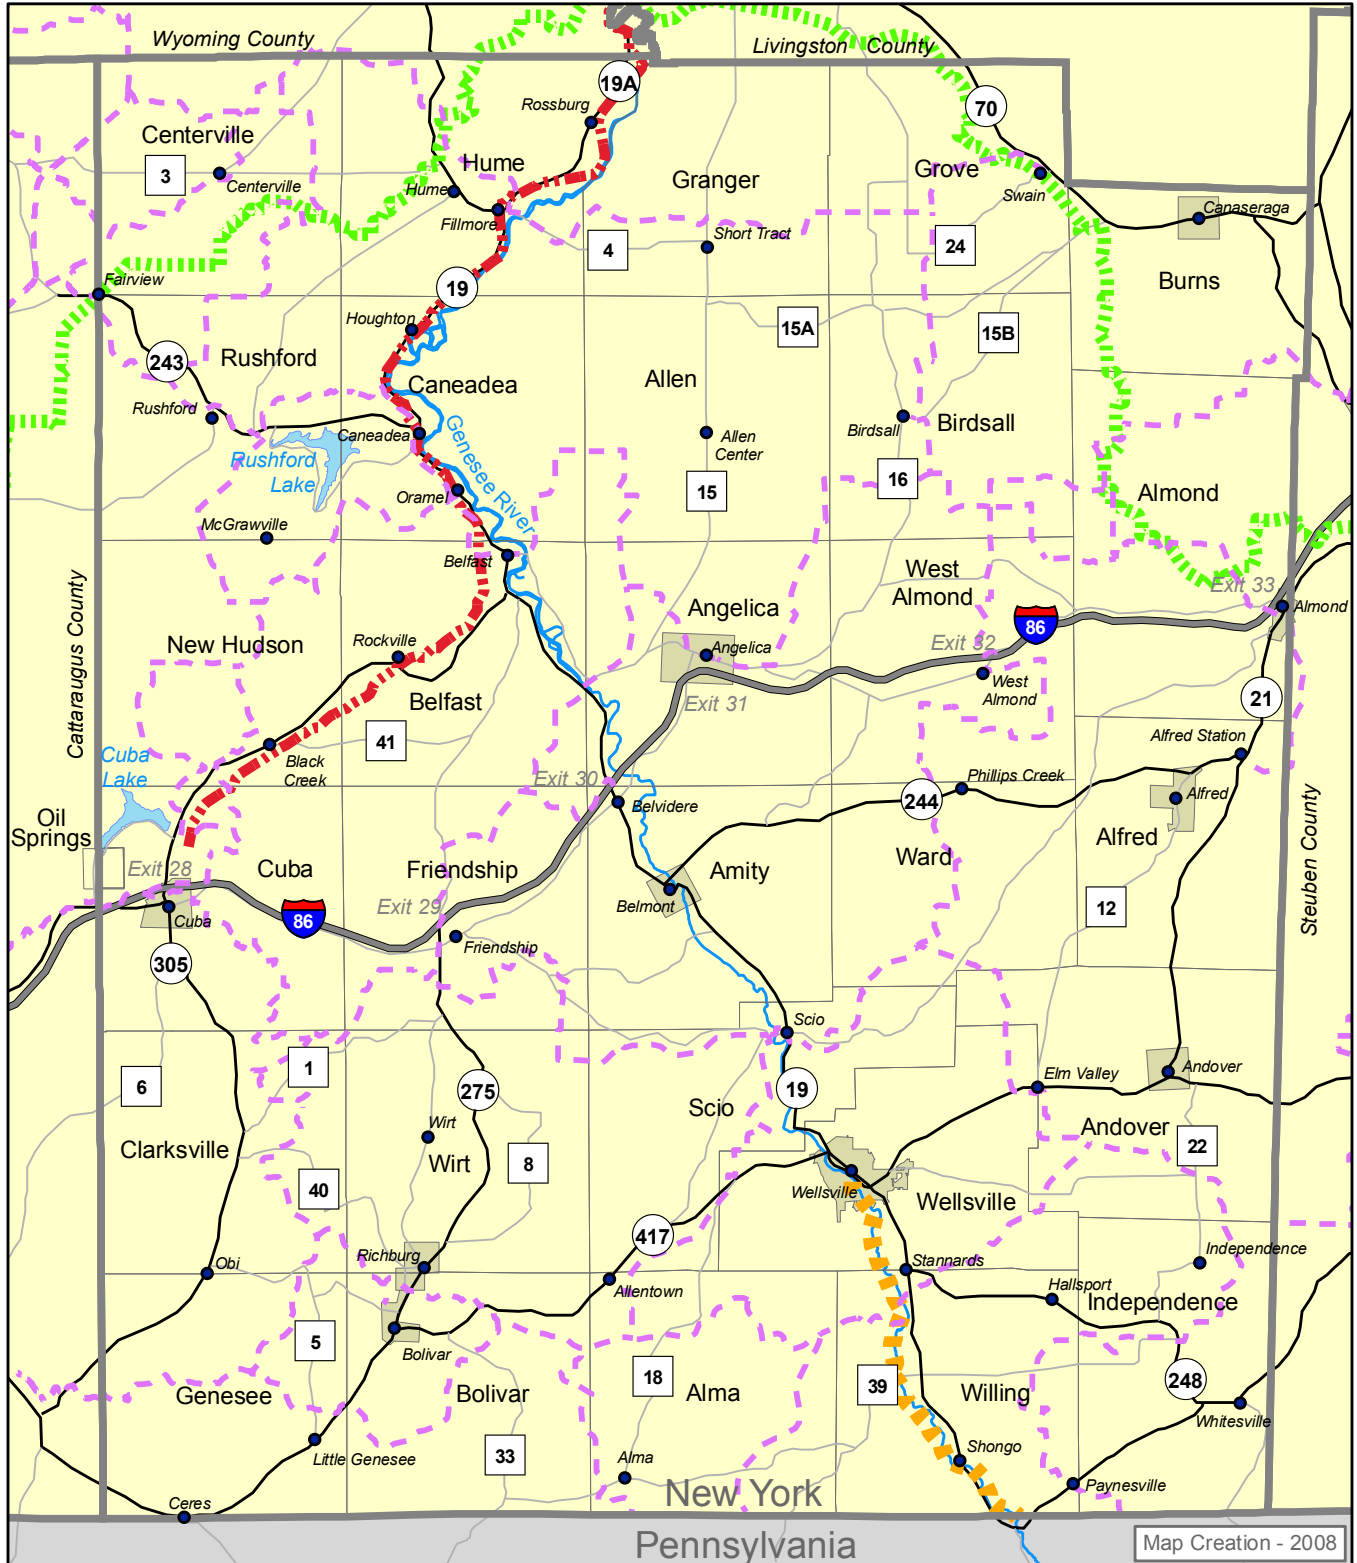

Allegany County Open Space: Recreational Trailways

- - - - - Finger Lakes Trail
- - - - - Genesee Valley Greenway Trail
- - - - - Wellsville River Trail
- - - - - Snowmobile Trail

Data Sources:
NYS OPRHP, NYS DEC, Kier Dirlam, ESRI,
NY State GIS Clearinghouse.

NOTE:
Snowmobile trail routes acquired from
NYS OPRHP. GV Greenway Trail route
acquired from NYS DEC. Wellsville River
Trail route acquired from Kier Dirlam.

DISCLAIMER OF USE:
This map is intended for planning purposes only.
The County assumes no liability associated with
the use or misuse of information contained herein.

Allegany County
Comprehensive Plan
for more maps:
<http://alleganyplanning.com>