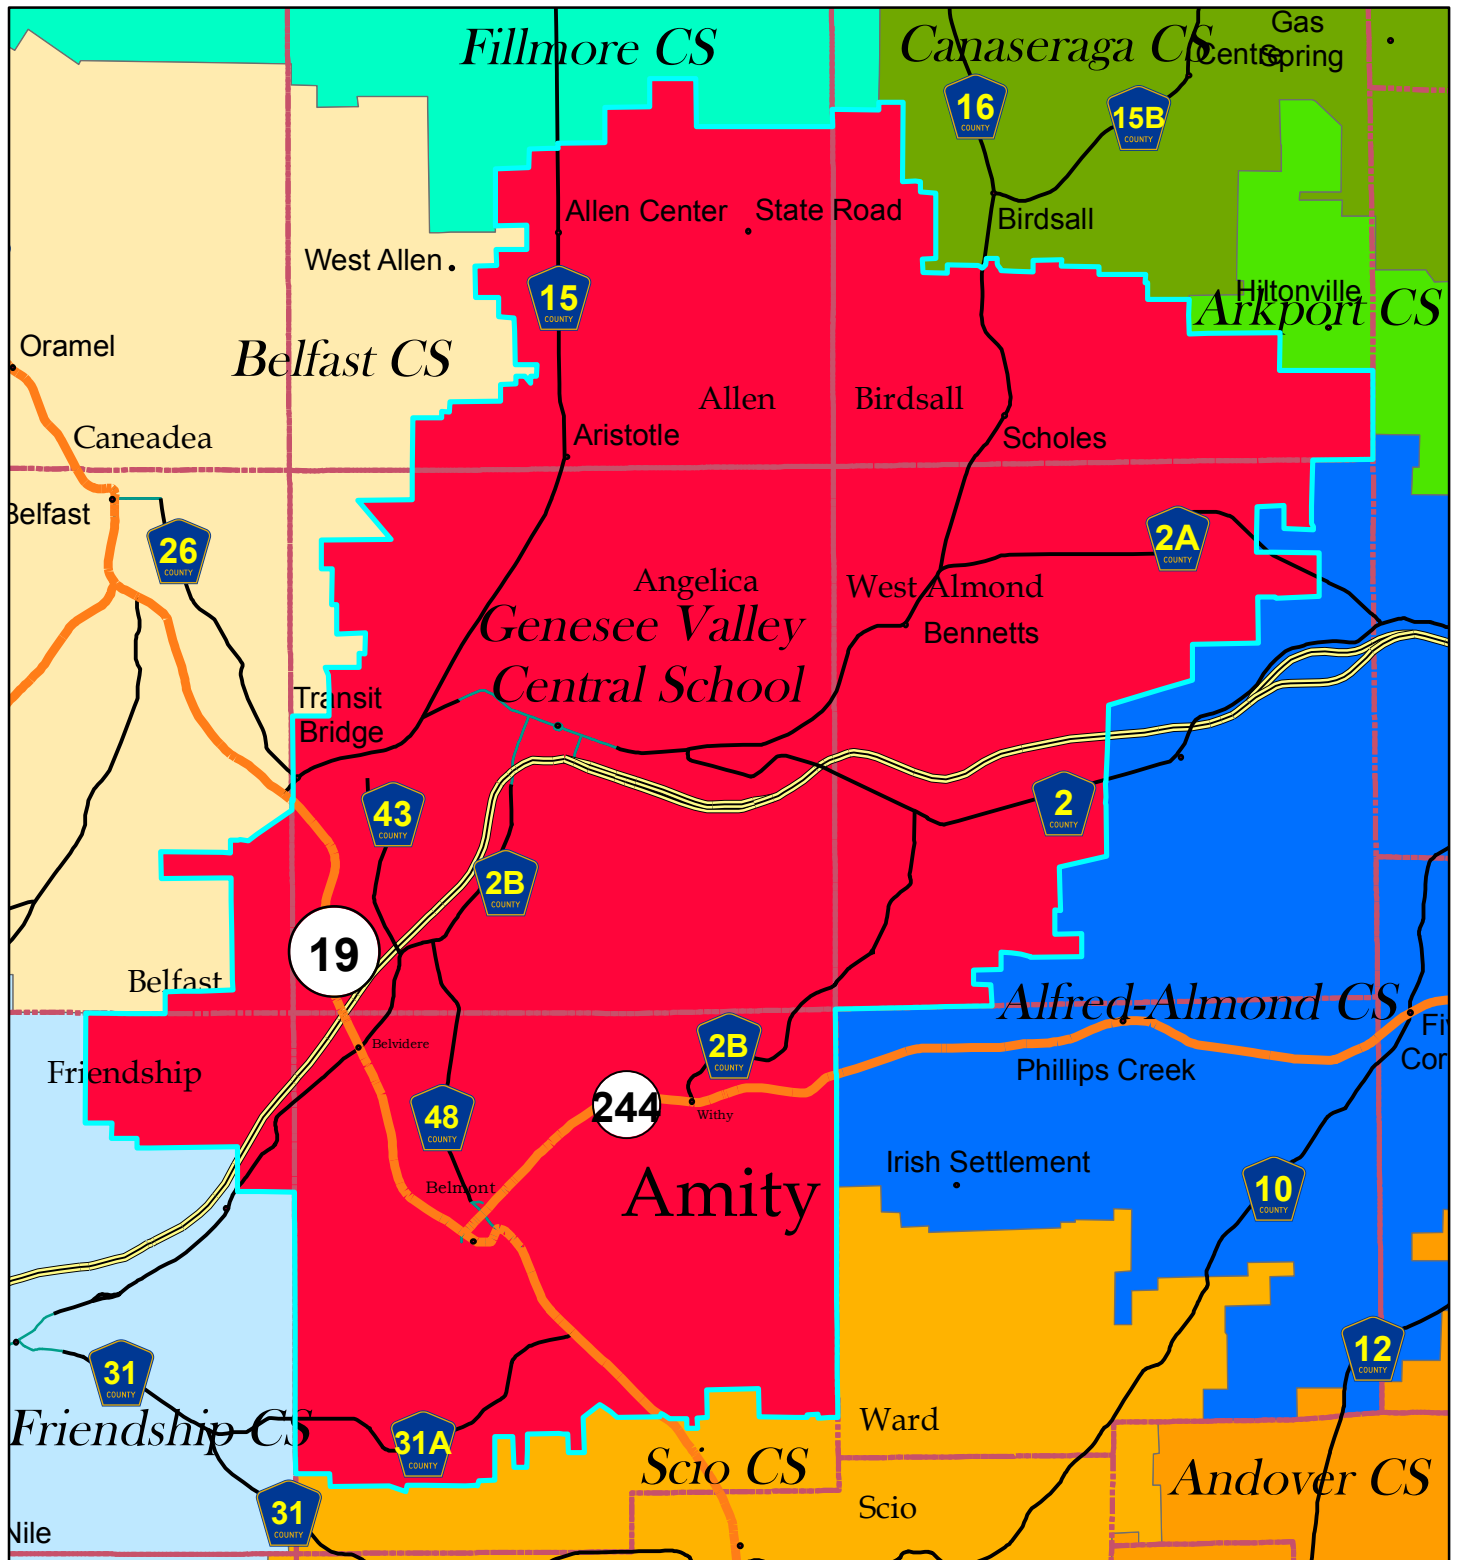

Town of Amity
Comprehensive Plan

Genesee Valley
Central School District

- Legend:**
- DISTRICTNA**
- Alfred-Almond CS
 - Andover CS
 - Arkport CS
 - Belfast CS
 - Bolivar-Richburg CS
 - Canaseraga CS
 - Canisteo-Greenwood CS
 - Cuba-Rushford CS
 - Fillmore CS
 - Friendship CS
 - Genesee Valley CS
 - Keshequa CS
 - Letchworth CS
 - Portville CS
 - Scio CS
 - Wellsville CS
 - Whitesville CS
 - Yorkshire-Pioneer CS

Notes: ESRI, NYS GIS Clearinghouse,
US Census Bureau, County Planning

DISCLAIMER OF USE:

This map is intended for planning purposes only.
The County assumes no liability associated with
the use or misuse of information contained herein.